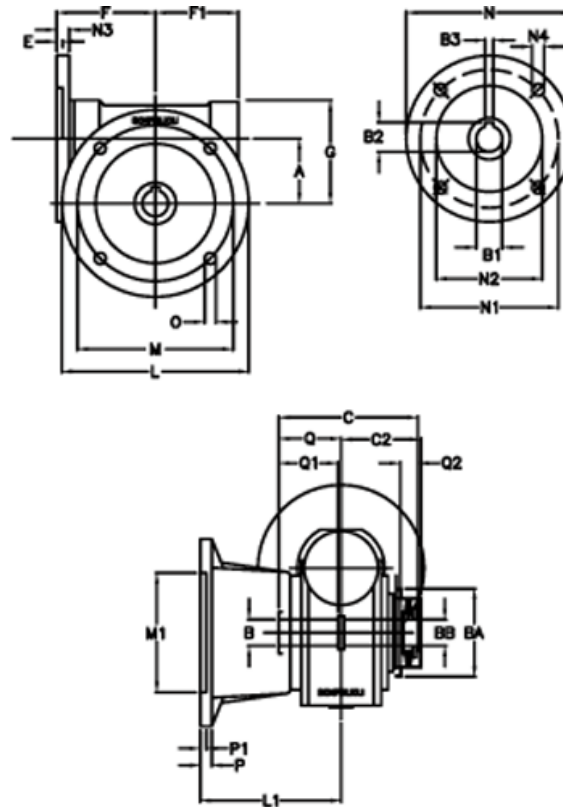

Article number: 390204908062236

Description: Worm Gear with Torque Limiter
VF 49-L2-FA-80 P63B5

Measures

a = 49.5	C2 = 64	m = 90	P = 12
B = 25	Description = VF 49FA-xx-63B5	M1 = 70	P1 = 10
B1 E7 = 11	E = 3	N = 140	Q = 51.0
B2 = 12.8	F = 70	N1 = 115	Q1 = 41
B3 H9 = 4	F1 = 63	N2 = 95	Q2 = 15
BA = 63	g = 80	N3 = 10.5	
BB H7 = 14	L = 125	N4 = 9.5	
C = 105	L1 = 115	O = 10.5	